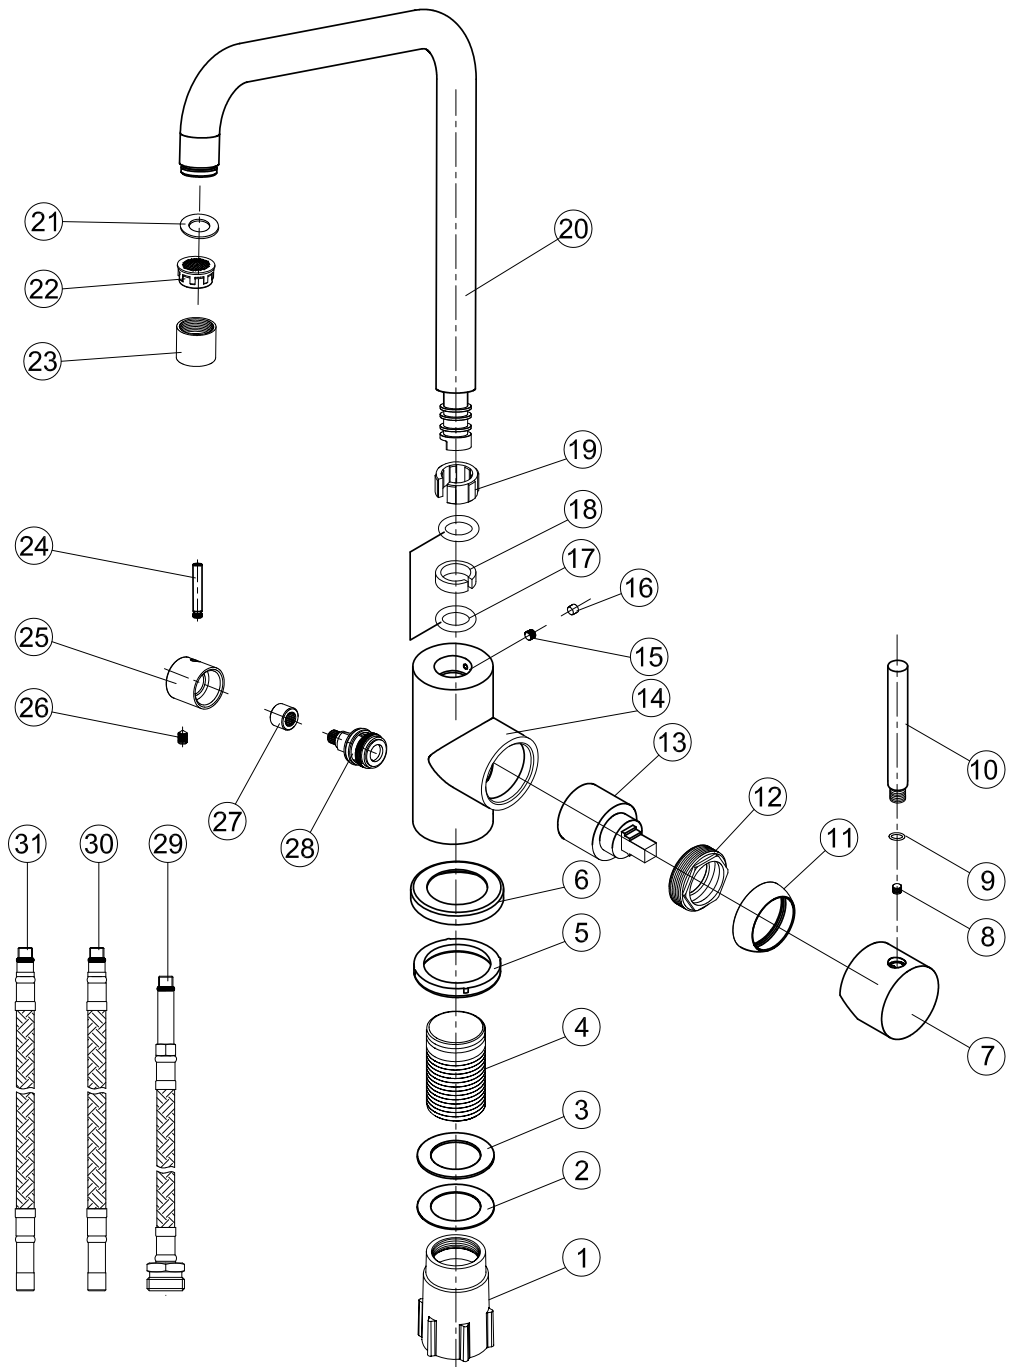

- 1 Fixing bushing
- 2 Washer
- 3 Rubber
- 4 Threaded tube
- 5 Base Rubber
- 6 Base
- 7 Handle base
- 8 Inner hex screw
- 9 O ring
- 10 Handle bar
- 11 Cover ring
- 12 Screw nut
- 13 Cartridge
- 14 Body
- 15 Inner hex screw
- 16 Decoration rubber
- 17 O ring
- 18 C ring
- 19 C ring
- 20 Spout
- 21 O ring
- 22 Aerator
- 23 Aerator cover
- 24 Handle bar
- 25 Handle base
- 26 Inner hex screw
- 27 Splined hub
- 28 Cartridge
- 29 Flexible hose
- 30 Flexible hose
- 31 Flexible hose

Steel Square D

Art no: 30015 RSK: 8318323

SCANDTAP®
BATHROOM CONCEPTS

Scandtap AB, Olofsdalsvägen 21, 302 41 Halmstad, Sweden
info@scandtap.com, www.scandtap.com